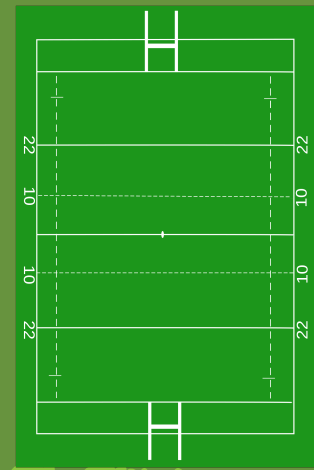

PUKEKOHE SHOWGROUNDS

SPEED LIMIT ON SHOW GROUNDS AT ALL TIMES

Gate 10

Gate 8

Birch Road

SOCCER / LEAGUE PARKING MON - FRI ONLY

SOCCER / LEAGUE PARKING SATURDAY ONLY

SOCCER / LEAGUE PARKING MON - FRI ONLY